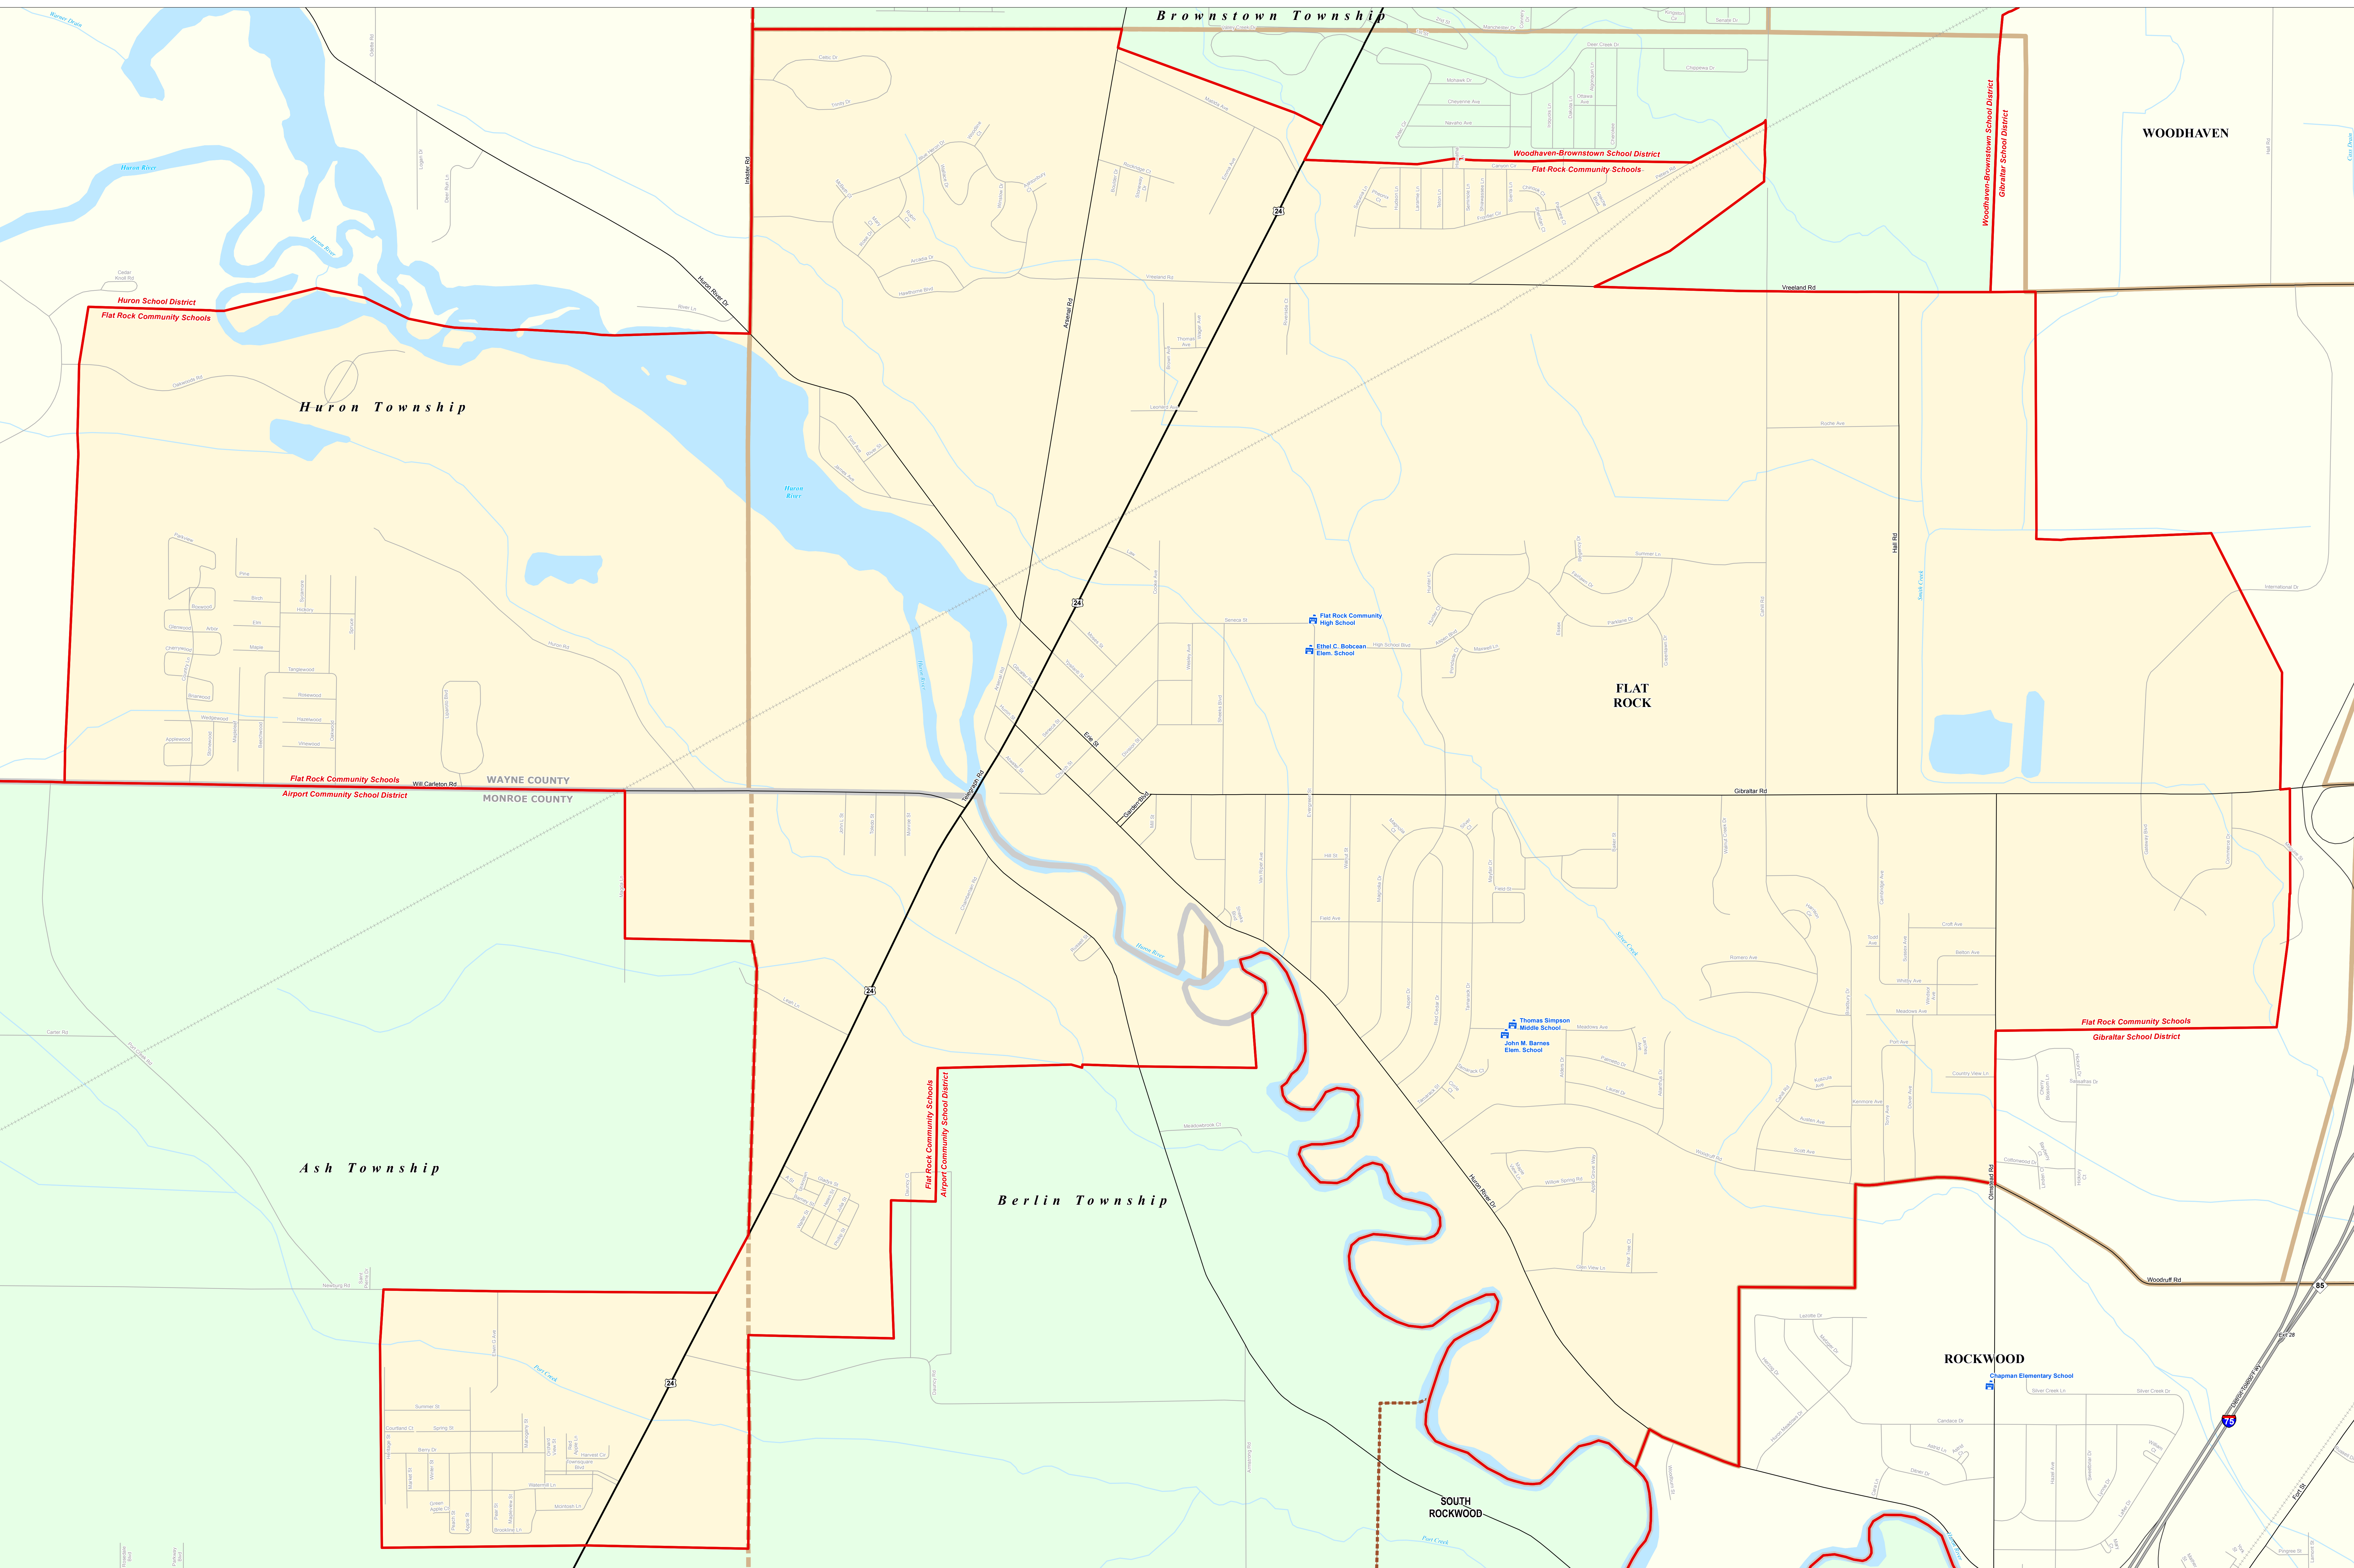

FLAT ROCK COMMUNITY SCHOOLS

Wayne RESA

0 0.25 0.5 Miles

All information presented in this publication is in the public domain and may be reproduced, reprinted, and redistributed as desired.

Legend	
School District	Unincorporated Place
County	School
City	Water Feature
Township	Freeway
Village	Highway
Census Designated Place	Primary Road
	Local Road
	Railroad
	River, Stream, or Drain